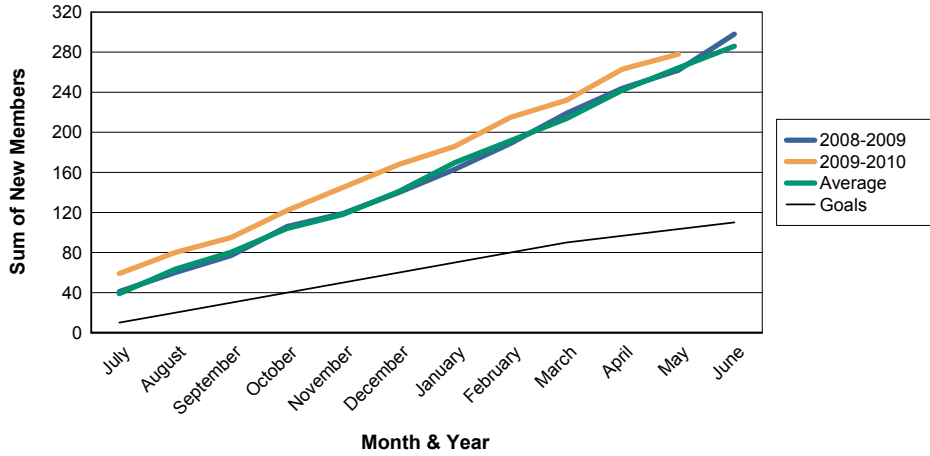

For District 336 D

Sum of Charter Members/ Month & Year

For District 336 D

3 Year Comparisons for GMT Constitutional Area 5

By GMT District

As of May 2010

Sum of New Members/ Month & Year

For District 336 D