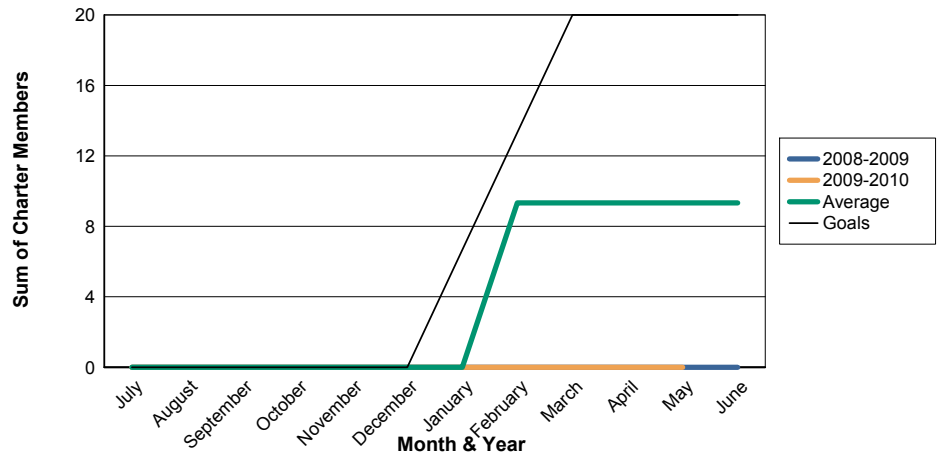

Sum of Charter Members/ Month & Year

For District 336 D