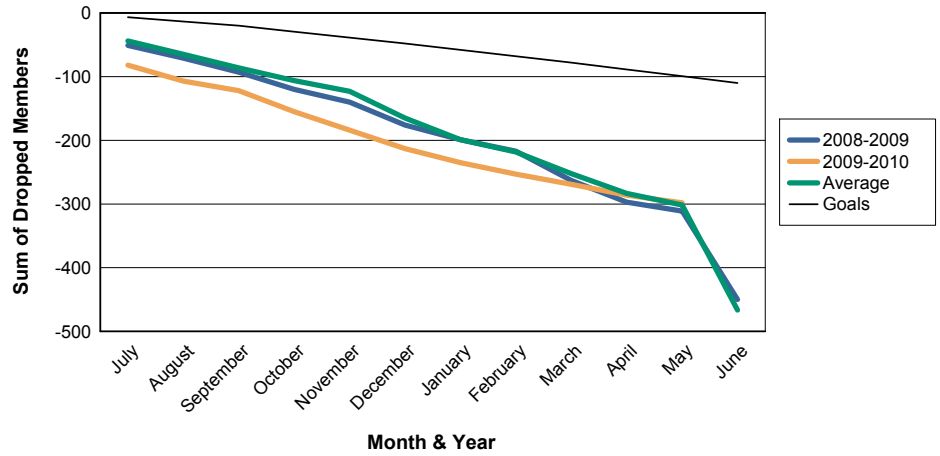

Sum of Dropped Members/ Month & Year

For District 336 D