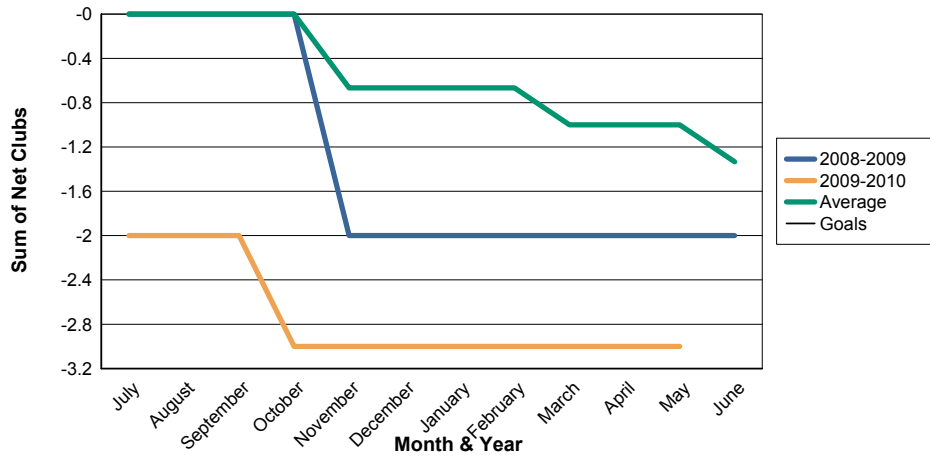

Sum of Net Clubs/ Month & Year

For District 336 D