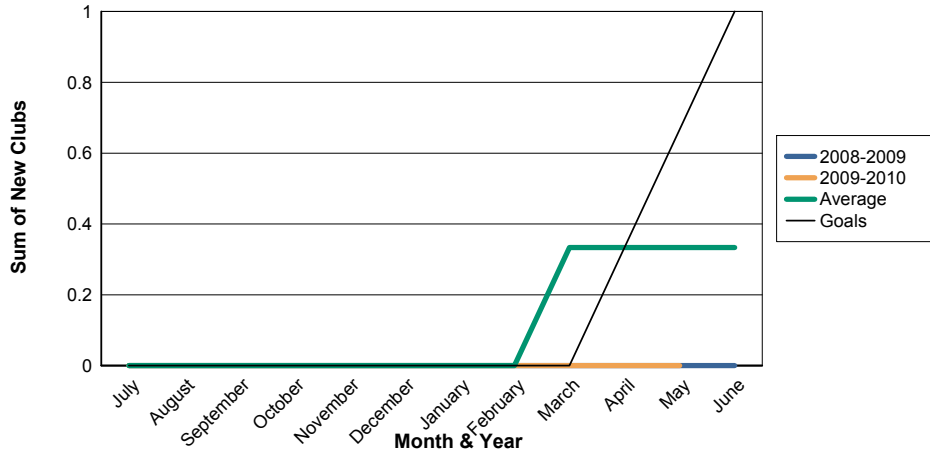

3 Year Comparisons for GMT Constitutional Area 5

By GMT District

As of May 2010

Sum of New Clubs/ Month & Year

For District 336 D

Sum of Dropped Clubs/ Month & Year

For District 336 D

Sum of Net Clubs/ Month & Year