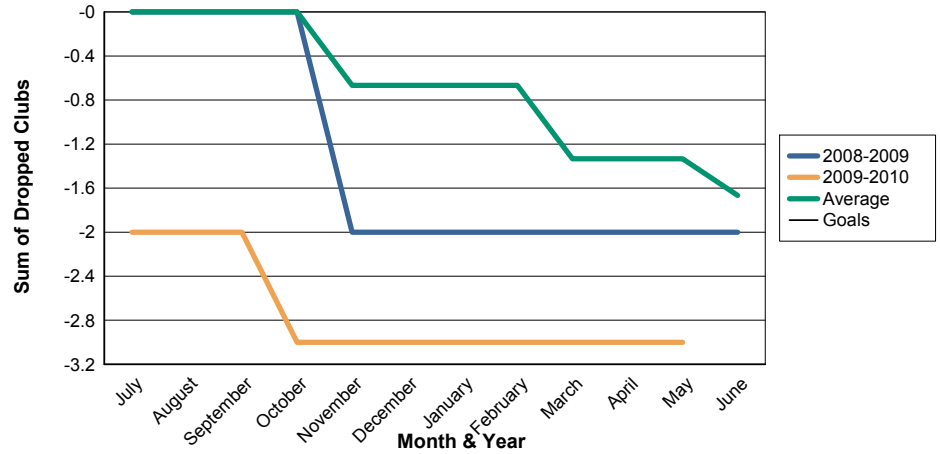

3 Year Comparisons for GMT Constitutional Area 5

By GMT District

As of May 2010

Sum of New Clubs/ Month & Year

For District 336 D

Sum of Dropped Clubs/ Month & Year

For District 336 D

Sum of Net Clubs/ Month & Year